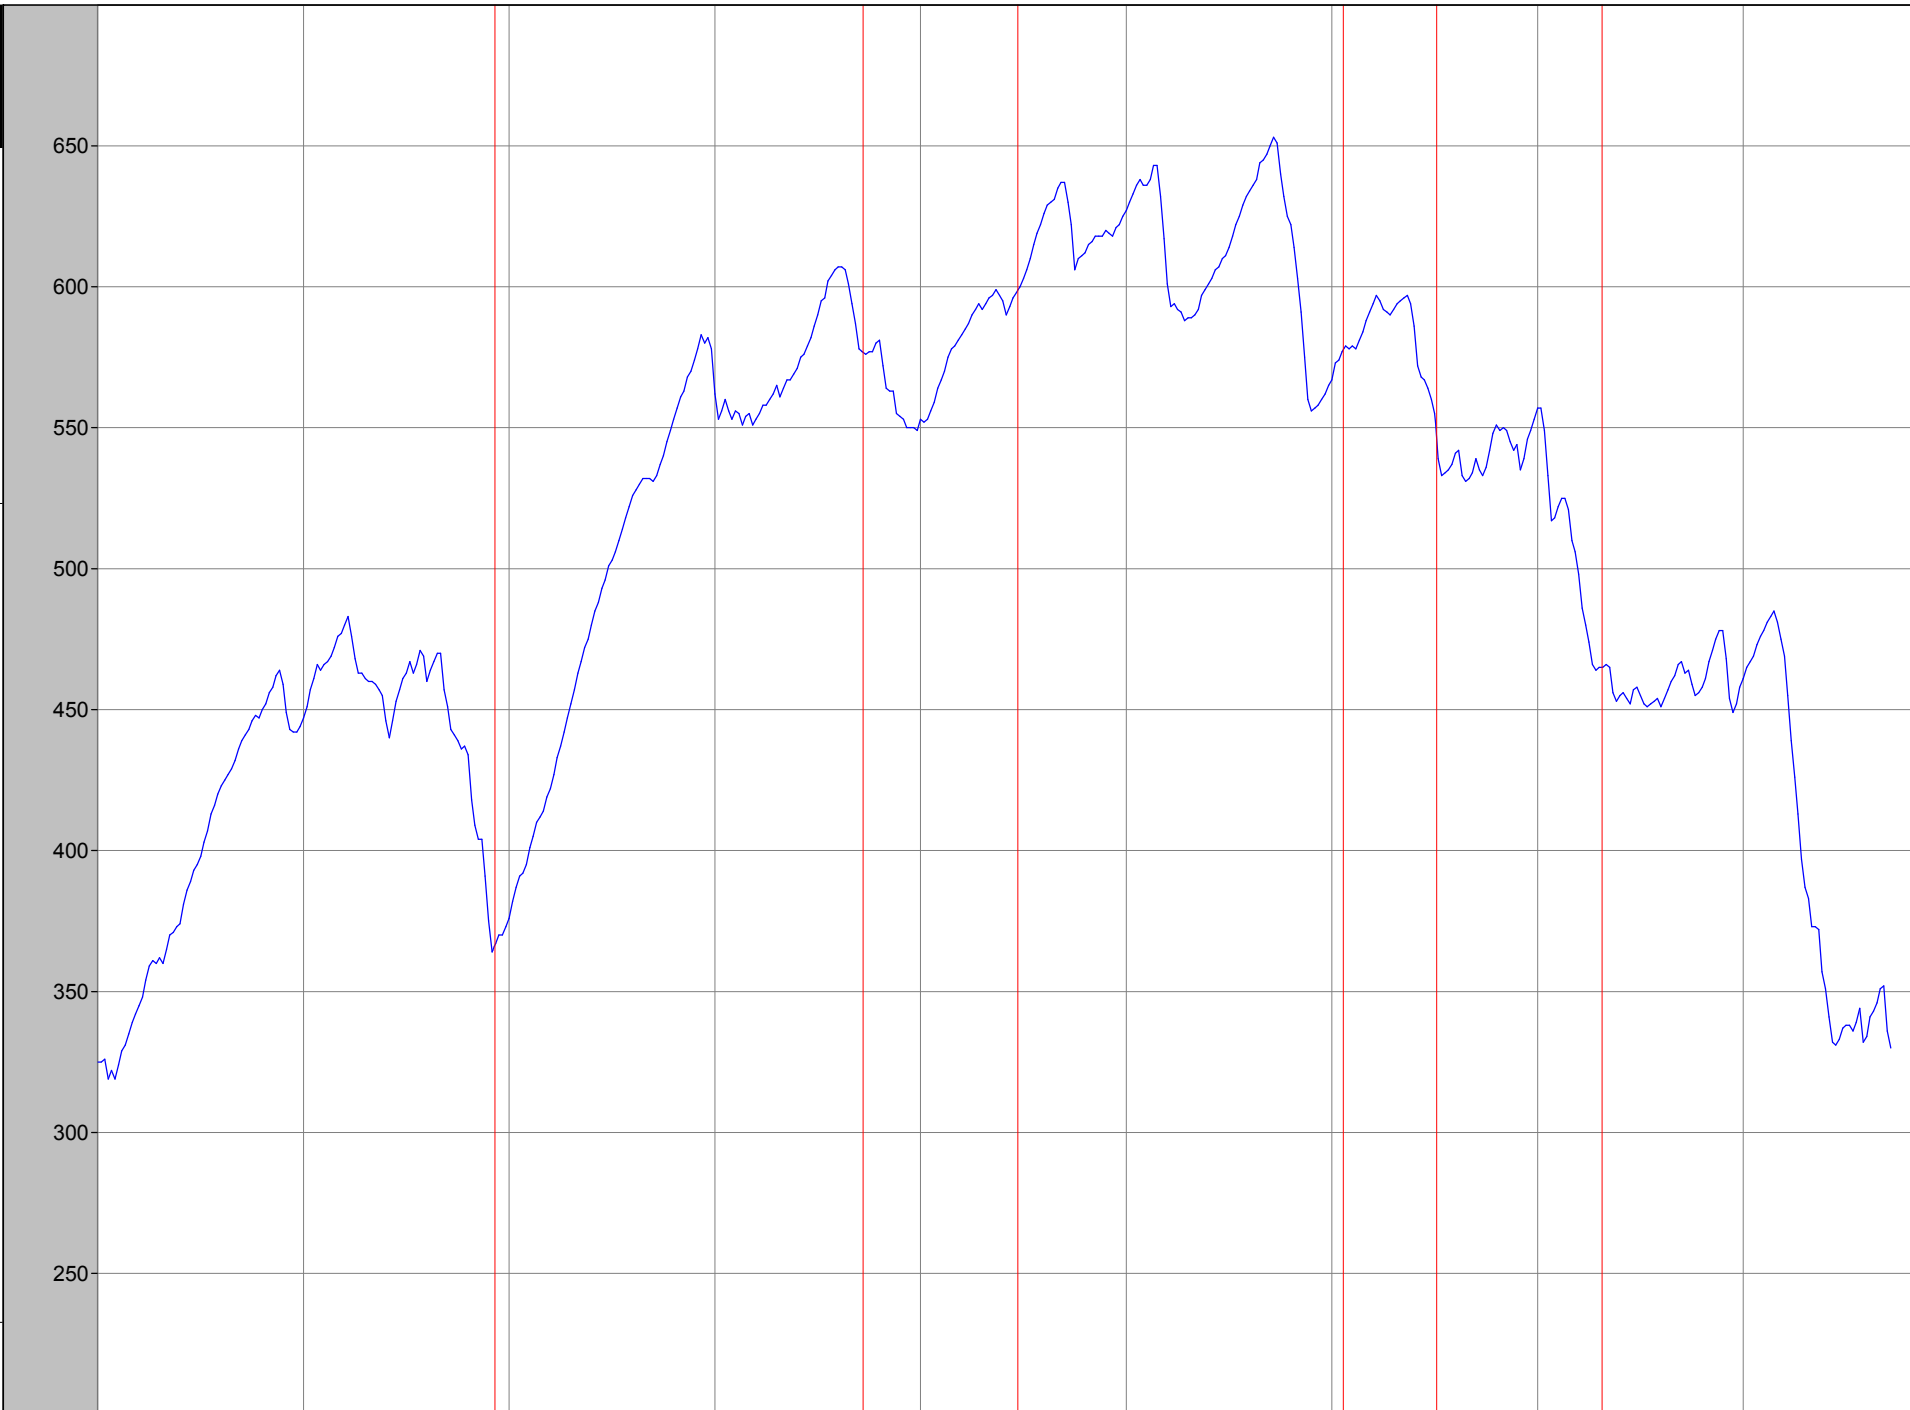

Alti [m]
Start: 325
Dest: 335
Diff: 10
Avg: 507
Max: 653
Min: 319

CICLOSPORT

HACtronic

Marit Bjørgenrennet 2016. 2:55:34

Name: **W**
Club: **W**
File: **M:\AMM001\SYKKEL\CICLOMIBrenn16.tur**
Start: **Opp 909 m ned 899 m. 909/42 = 21,6m/km**
Finish: **gode forhold, sol, rundt 0**
Rec-Time: **12.03.2016, 11:58**
Page: **1 of 1**